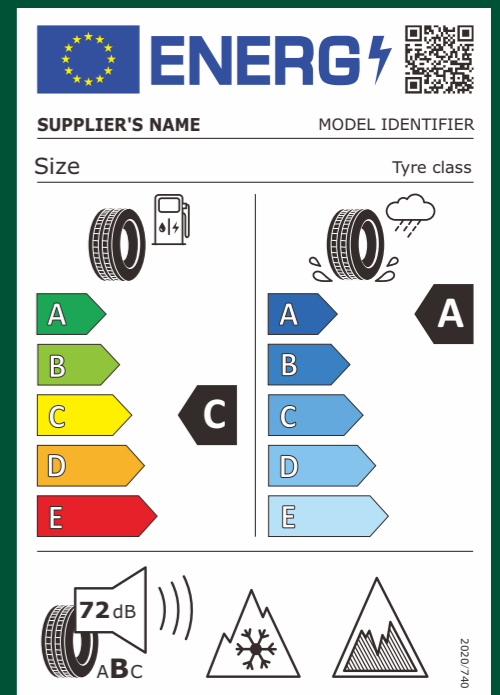

The New EU Tyre Label

- Under the **new regulation**, bus and truck tyres will also be covered (tyre class C1, C2, C3).
- Additional information (tyre type identifier = art. no.).
- In addition to the standard label, there are also options for including icons relating to **severe snow conditions** (3PMSF) and/or grip in icy conditions (for C1 tyres only).
- **Noise classes:** ABC replace sound waves.
- **Reclassification for lower label classes:** D is the new E; Class D no longer empty (for C1 & C2 tyres only); F and G merge to form E.
- **QR code** for each tyre type identifier with link to EU product database (EPREL).