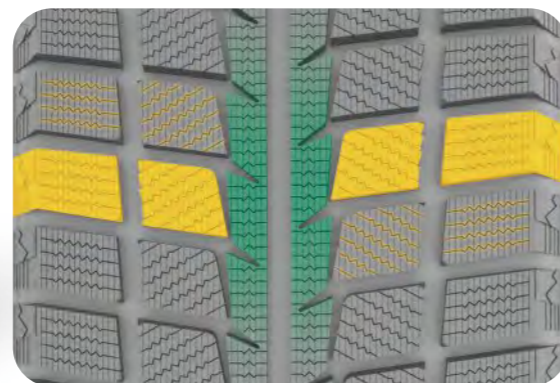

SW618

Benefits and Features

- Premium studless winter tyre providing excellent snow, slush and wet traction in cold climates
- Special pattern design to promote aggressive bite in deep snow and wet road conditions
- Superior tread compound keeps rubber flexible for maximum performance in extreme cold temperatures in winter