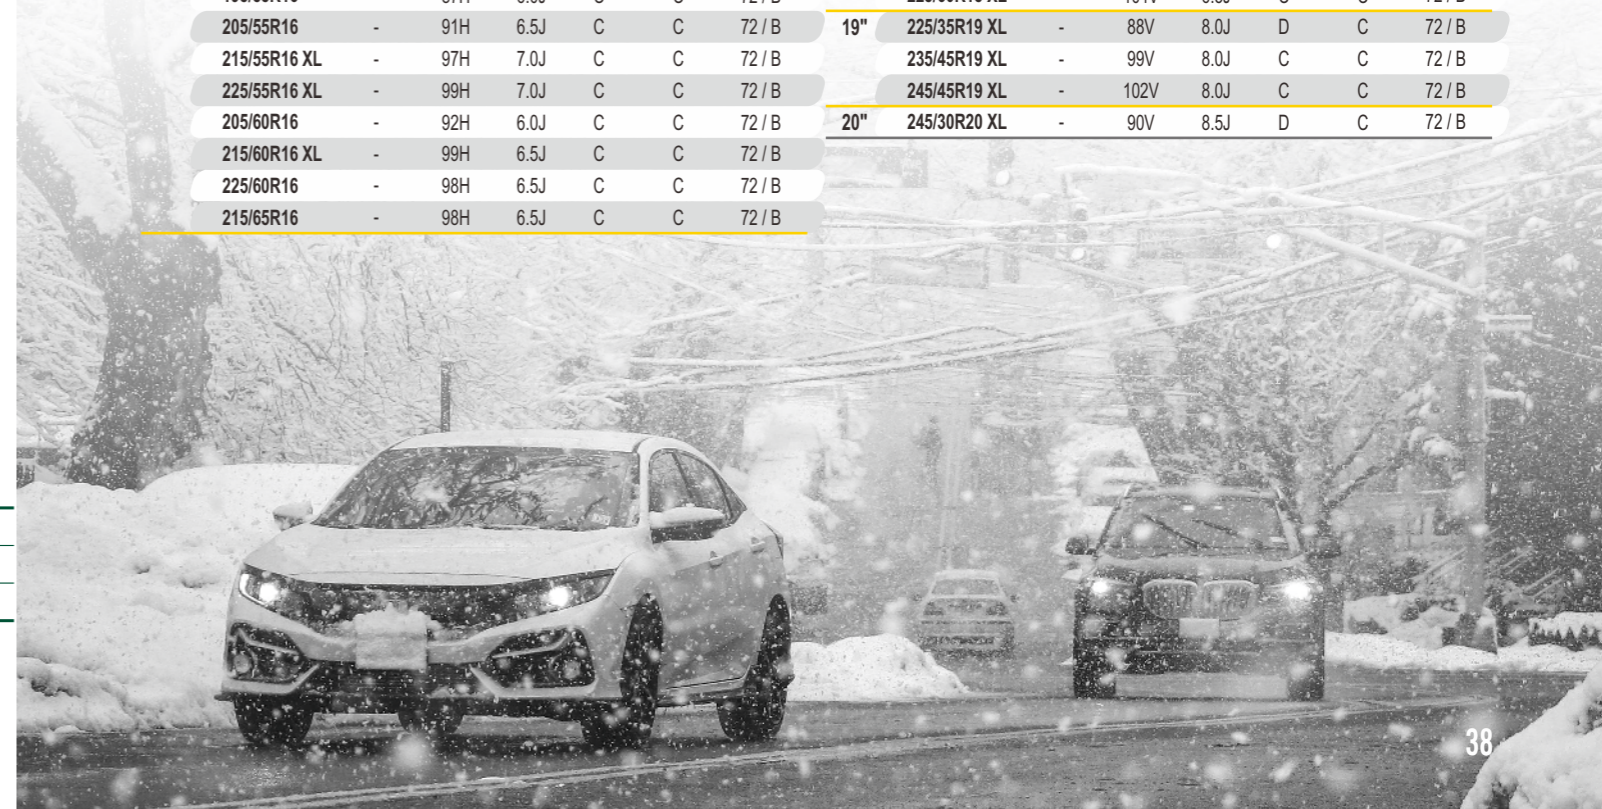

Rim (inch)	Size	LR/PR	Service Index	Standard Rim	Icons	Rim (inch)	Size	LR/PR	Service Index	Standard Rim	Icons			
13"	155/70R13	-	75T	4.5B	D C	71 / B	17"	205/40R17 XL	-	84V	7.5J	D C	72 / B	
	165/70R13	-	79T	5.0B	D C			71 / B	215/40R17 XL	-	87V	7.5J	D C	72 / B
	175/70R13	-	82T	5.0B	D C			71 / B	245/40R17 XL	-	95V	8.5J	C C	72 / B
	155/80R13	-	79T	4.5B	E C			71 / B	205/45R17 XL	-	88V	7.0J	D C	72 / B
14"	185R14C	D/8PR	102/100Q	5.5J	D C	73 / B	215/45R17 XL	-	91V	7.0J	D C	72 / B		
	185/60R14	-	82H	5.5J	D C	71 / B	225/45R17 XL	-	94V	7.5J	C C	72 / B		
	195/60R14	-	86H	6.0J	C C	72 / B	235/45R17 XL	-	97H	8.0J	C C	72 / B		
	155/65R14	-	75T	4.5B	D C	71 / B	245/45R17 XL	-	99V	8.0J	D C	72 / B		
	175/65R14	-	82H	5.0J	D C	71 / B	205/50R17 XL	-	93H	6.5J	C C	72 / B		
	185/65R14	-	86H	5.5J	C C	71 / B	215/50R17 XL	-	95V	7.0J	C C	72 / B		
	165/70R14	-	81T	5.0J	D C	71 / B	225/50R17 XL	-	98H	7.0J	C C	72 / B		
	175/70R14	-	84T	5.0J	D C	71 / B	215/55R17 XL	-	98V	7.0J	C C	72 / B		
15"	185/70R14	-	88T	5.5J	D C	71 / B	225/55R17 XL	-	101V	7.0J	C C	72 / B		
	195/70R14	-	91T	6.0J	C C	72 / B	235/55R17 XL	-	103V	7.5J	C C	72 / B		
	195/70R15C	D/8PR	104/102R	6.0J	D C	73 / B	215/60R17	-	96H	6.5J	C C	72 / B		
	185/55R15 XL	-	86H/V	6.0J	D C	71 / B	225/60R17	-	99H	6.5J	C C	72 / B		
	195/55R15 XL	-	89H	6.0J	C C	72 / B	235/65R17 XL	-	108H	7.0J	C C	72 / B		
	185/60R15 XL	-	88H	5.5J	D C	71 / B	18"	225/40R18 XL	-	92V	8.0J	D C	72 / B	
	195/60R15	-	88H	6.0J	D C	72 / B		235/40R18 XL	-	95V	8.5J	D C	72 / B	
	175/65R15	-	84T	5.0J	D C	71 / B		245/40R18 XL	-	97V	8.5J	C C	72 / B	
	185/65R15	-	88H	5.5J	C C	71 / B		225/45R18 XL	-	95V	7.5J	D C	72 / B	
	195/65R15	-	91H	6.0J	D C	72 / B		235/45R18 XL	-	98V	8.0J	C C	72 / B	
205/65R15	-	94H	6.0J	C C	72 / B	245/45R18 XL		-	100V	8.0J	D C	72 / B		
215/70R15	-	98H	6.5J	D C	72 / B	225/50R18 XL		-	99V	7.0J	C C	72 / B		
16"	195/50R16 XL	-	88H	6.0J	C C	72 / B		235/50R18 XL	-	101V	7.5J	C C	72 / B	
	225/50R16 XL	-	96V	7.0J	C C	72 / B		245/50R18 XL	-	104V	7.5J	C C	72 / B	
	195/55R16	-	87H	6.0J	C C	72 / B		225/60R18 XL	-	104V	6.5J	C C	72 / B	
	205/55R16	-	91H	6.5J	C C	72 / B	19"	225/35R19 XL	-	88V	8.0J	D C	72 / B	
	215/55R16 XL	-	97H	7.0J	C C	72 / B		235/45R19 XL	-	99V	8.0J	C C	72 / B	
	225/55R16 XL	-	99H	7.0J	C C	72 / B	245/45R19 XL	-	102V	8.0J	C C	72 / B		
	205/60R16	-	92H	6.0J	C C	72 / B	20"	245/30R20 XL	-	90V	8.5J	D C	72 / B	
	215/60R16 XL	-	99H	6.5J	C C	72 / B								
225/60R16	-	98H	6.5J	C C	72 / B									
215/65R16	-	98H	6.5J	C C	72 / B