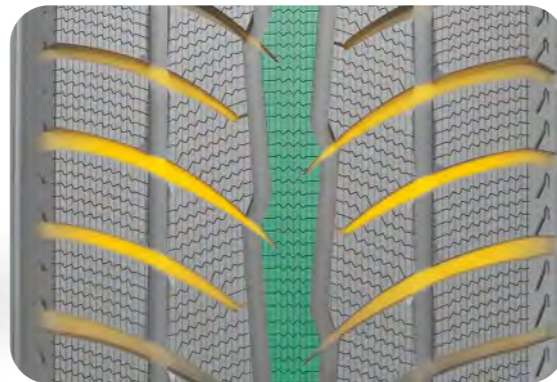

Benefits and Features

- New studless winter tyres for SUV/CUV vehicles promise excellent performance on snow and wet road surface
- Special V-shape pattern with solid center rib guarantees outstanding traction on snow, slush and wet road.
- SILICA TECH compound offers remarkable traction and longer tread life