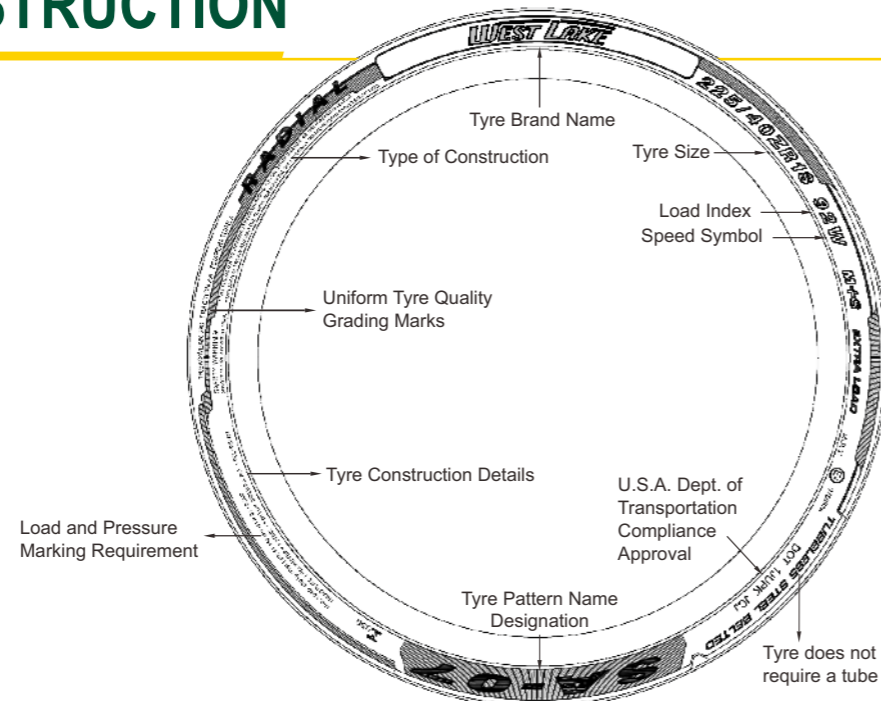

SIDEWALL INSTRUCTION

OTHER MARKINGS

- **P** ..... as part of the tyre size designation (e.g., P205/65R15) used to indicate tyres intended for services on passenger cars.
- **LT** ..... as part of the size designation (e.g., LT235/75R15) used to indicate the tyres are intended for light truck vehicles.
- **M&S** ..... letters used to indicate a tyre suitable for Mud and Snow and/or All Season usage.
- **XL** ..... as part of the size designation (e.g., P235/75R16 XL) used to indicate the tyre can carry more loads as the maximum inflation pressure and load are greater than a standard load version. (Also could be called REINFORCED or RF).
- **ZR** ..... as part of the tyre size designation (e.g. 225/45ZR17 XL) used to indicate the tyre has a maximum speed over 240 kilometer per hour.

TYRE UPGRADE

"Tyre Upgrade" means: increase of rim diameter without changing of tyre overall diameter, the trend in development of low aspect ratio is called upgrade.

INCREASE OF SPORTY PERFORMANCE

The tyre response will be more sensitive when you turn the steering wheel that the flex of tyre will be reduced, and the performance of steering and handling stability will be better, especially under medium and high speed driving.

ENHANCEMENT OF BRAKING ABILITY

The braking stability will be improved due to the decrease of tyre flex when you brake.

Please refer to the clarifications set forth below to upgrade the tyre:

- Without any particular reason, please do not change the overall diameter of tyre easily. The alternation of tyre overall diameter will cause misreading of speedometer or mutual interference between tyre and other parts of vehicle.
- Please determine the width of tyre in accordance with the specific width of vehicle. If the width of the entyre tyre is increased overly, it will cause mutual interference between tyre and other parts of vehicle, even heading out of the tyre from bodywork which will initiate danger.
- Notice the load index of vehicle when you upgrade the tyre. There is rule to the weight which the tyre can bear (load index) for each size. Please refer to the load index when you chose the proper size.

Under the condition of keeping general the same of tyre overall diameter, the tyre can be upgraded to: