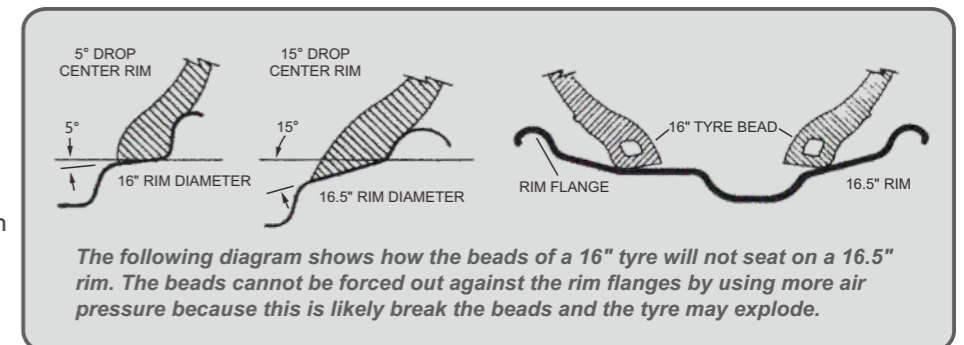

The following diagram shows how the beads of a 16" tyre will not seat on a 16.5" rim. The beads cannot be forced out against the rim flanges by using more air pressure because this is likely break the beads and the tyre may explode.

FOR YOUR SAFETY AND COMFORT

Any tyre, no matter how well constructed, may fail in use as a result of punctures, impact damage, improper inflation or other conditions resulting from use.

Tyre failure may create risk of property damage or personal injury. To reduce the risk of tyre failure and for your safety and comfort, we strongly recommend the following:

- Never mount a tyre on a rim that is damaged or which has been repaired by welding or brazing.