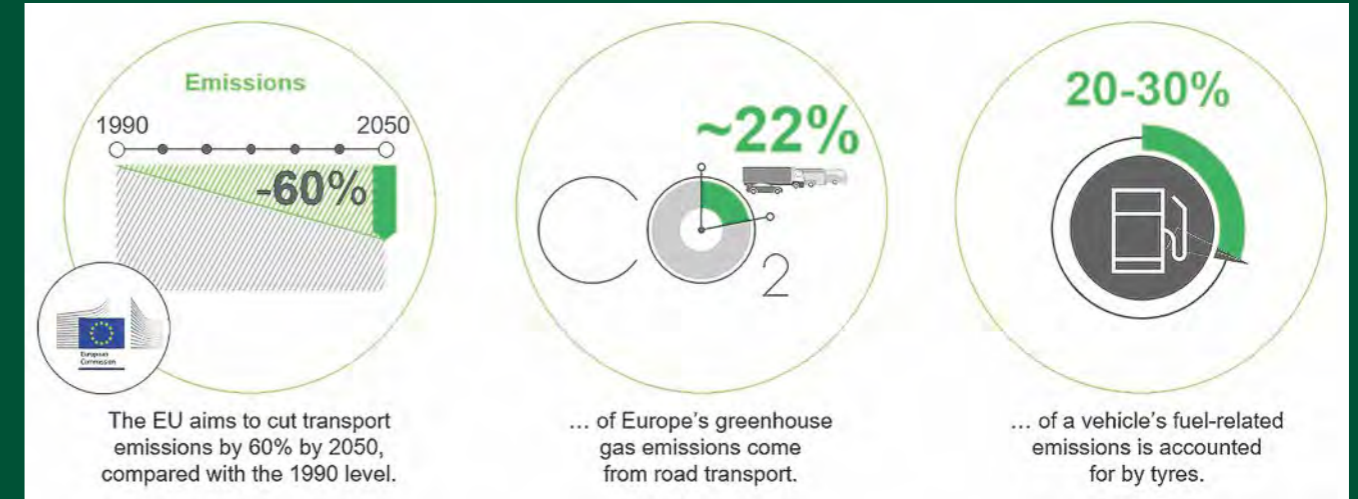

INTRODUCING THE NEW EU TYRE LABEL

Lowering car emissions with EU tyre labels

The EU has committed to cutting its greenhouse gas emissions to reach climate neutrality by 2050. Reducing CO₂ emissions from road transport plays a major part in fulfilling these goals.