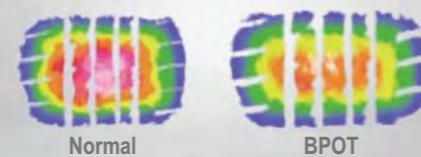

Minimized Noise

24 Soundbolt Arrays for minimized noise

Enhanced Grip

Hybrid Formula™ - Super hybrid rubber compound Fast water drainage and strong grip

Improved Durability

BPOT Technology optimize the footprint and improve durability