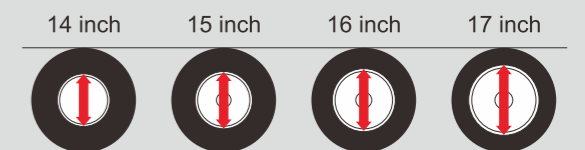

ENHANCEMENT OF BRAKING ABILITY

The braking stability will be improved due to the decrease of tyre flex when you brake.

Please refer to the clarifications set forth below to upgrade the tyre:

- Without any particular reason, please do not change the overall diameter of tyre easily. The alternation of tyre overall diameter will cause misreading of speedometer or mutual interference between tyre and other parts of vehicle.
- Please determine the width of tyre in accordance with the specific width of vehicle. If the width of the entyre tyre is increased overly, it will cause mutual interference between tyre and other parts of vehicle, even heading out of the tyre from bodywork which will initiate danger.
- Notice the load index of vehicle when you upgrade the tyre. There is rule to the weight which the tyre can bear (load index) for each size. Please refer to the load index when you chose the proper size.

Under the condition of keeping general the same of tyre overall diameter, the tyre can be upgraded to: