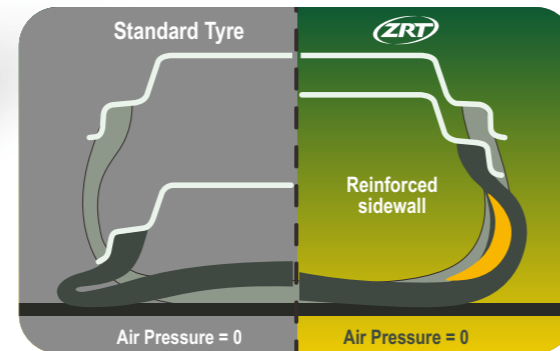

SPORT SA-37

Benefits and Features

- New generation of asymmetric ultra high performance tyre for summer
- SILICA TECH compound helps to enhance wet grip providing shorter braking distance
- Strong center rib guarantees excellent handling on both wet and dry roads and on-center feel

ZC Rubber RunFlat Tyres (ZRT)

- ADVANCED CARCASS STRUCTURE**
Enhance the tyre body and avoid possible tyre failure during low pressure driving
- SPECIAL REINFORCED SIDEWALL CONSTRUCTION**
Supporting the tyres even if the air pressure dropped to zero
- ZC Rubber first generation RunFlat tyres with extraordinary performance in low air pressure situation