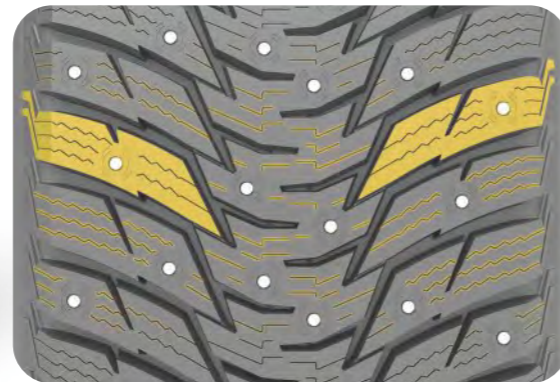

IceMaster Spike Z-506

Benefits and Features

- Studable V-shaped tread design delivers outstanding traction and braking performance on snow and icy roads
- Stiff shoulder blocks deliver outstanding cornering stability and enhanced grips