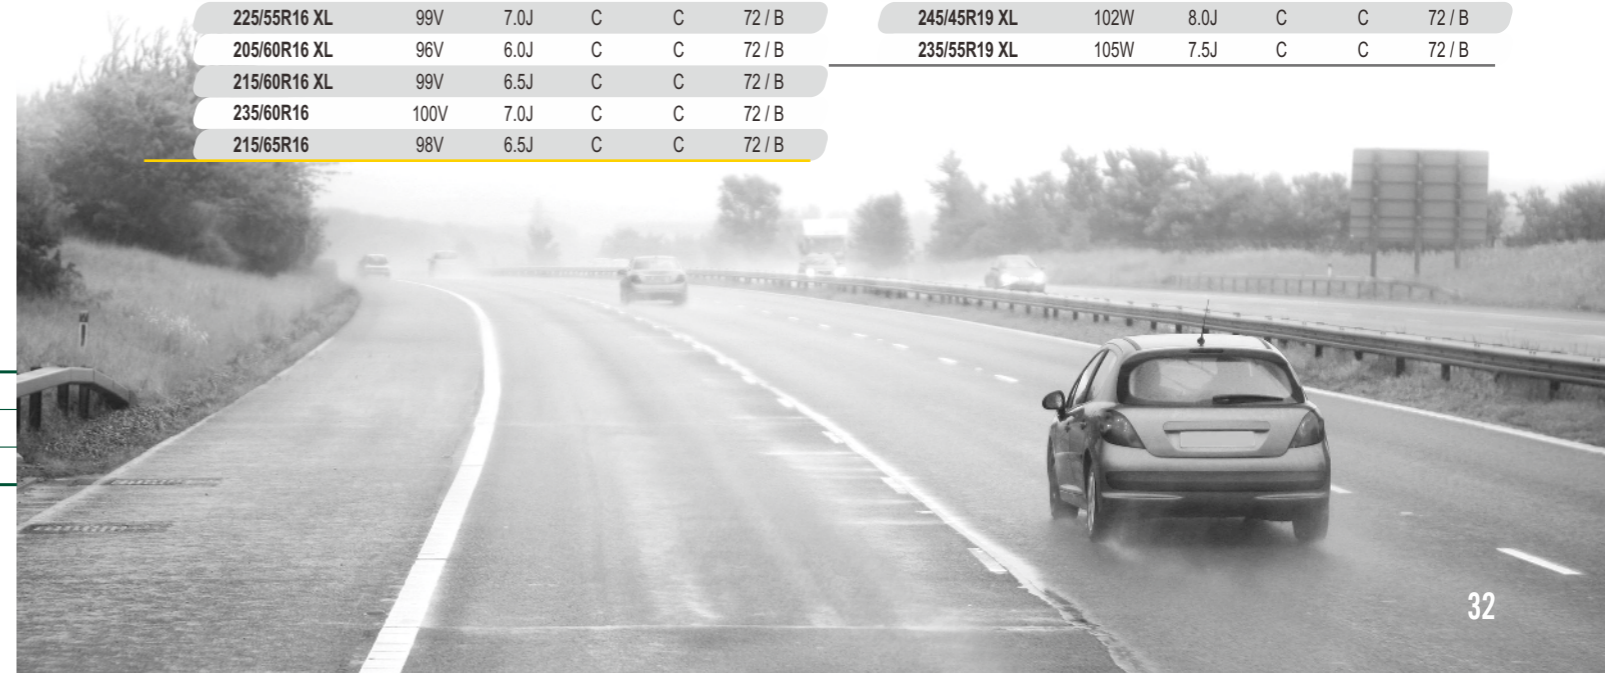

Rim (inch)	Size	Service Index	Standard Rim	Icons	Rim (inch)	Size	Service Index	Standard Rim	Icons
13"	155/70R13	75T	4.5B	D C 71/B	17"	215/40R17 XL	87W	7.5J	D C 72/B
	155/80R13	79T	4.5B	D C 71/B		205/45R17 XL	88V	7.0J	D C 72/B
14"	185/55R14	80H	6.0J	D C 71/B	215/45R17 XL	91W	7.0J	C C 72/B	
	165/60R14 XL	79H	5.0J	D C 71/B	225/45R17 XL	94W	7.5J	C C 72/B	
	185/60R14	82H	5.5J	D C 71/B	235/45R17 XL	97W	8.0J	C C 72/B	
	155/65R14	75T	4.5J	D C 71/B	245/45R17 XL	99W	8.0J	C C 72/B	
	165/65R14	79T	5.0J	D C 71/B	205/50R17 XL	93V	6.5J	C C 72/B	
	175/65R14	82T	5.0J	D C 71/B	215/50R17 XL	95W	7.0J	C C 72/B	
	185/65R14	86H	5.5J	D C 71/B	225/50R17 XL	98W	7.0J	C C 72/B	
	165/70R14	81T	5.0J	D C 71/B	205/55R17 XL	95V	6.5J	C C 72/B	
15"	175/70R14 XL	88T	5.0J	C C 71/B	215/55R17 XL	98V	7.0J	C C 72/B	
	195/50R15	82V	6.0J	D C 72/B	225/55R17 XL	101W	7.0J	C C 72/B	
	185/55R15	82H	6.0J	D C 71/B	235/55R17 XL	103W	7.5J	C C 72/B	
	195/55R15 XL	89V	6.0J	D C 72/B	215/60R17	96H	6.5J	C C 72/B	
	155/60R15	74T	4.5J	D C 71/B	225/60R17	99V	6.5J	C C 72/B	
	185/60R15 XL	88H	5.5J	C C 71/B	235/60R17	102V	7.0J	C C 72/B	
	195/60R15	88V	6.0J	D C 72/B	215/65R17	99V	6.5J	C C 72/B	
	165/65R15	81T	5.0J	D C 71/B	18"	225/40R18 XL	92W	8.0J	D C 72/B
	175/65R15	84H	5.0J	D C 71/B		245/40R18 XL	97W	8.5J	C C 72/B
	185/65R15 XL	92H	5.5J	C C 71/B	215/45R18 XL	93W	7.0J	C C 72/B	
	195/65R15	91V	6.0J	C C 72/B	225/45R18 XL	95W	7.5J	C C 72/B	
	195/65R15 XL	95H	6.0J	C C 72/B	235/45R18 XL	98W	8.0J	C C 72/B	
215/65R15	96H	6.5J	D C 72/B	245/45R18 XL	100W	8.0J	C C 72/B		
16"	195/45R16 XL	84V	6.5J	D C 72/B	225/50R18	95W	7.0J	C C 72/B	
	205/45R16 XL	87W	7.0J	D C 72/B	235/50R18 XL	101W	7.5J	C C 72/B	
	215/45R16 XL	90V	7.0J	D C 72/B	215/55R18 XL	99V	7.0J	D C 72/B	
	185/55R16 XI	87H	6.0J	C C 71/B	225/55R18	98V	7.0J	C C 72/B	
	195/55R16 XL	91V	6.0J	C C 72/B	235/55R18	100V	7.5J	C C 72/B	
	205/55R16	91V	6.5J	C C 72/B	235/60R18 XL	107V	7.0J	C C 72/B	
	205/55R16 XL	94V	6.5J	C C 72/B	19"	225/40R19 XL	93W	8.0J	D C 72/B
	215/55R16 XL	97V	7.0J	C C 72/B		245/40R19 XL	98W	8.5J	C C 72/B
	225/55R16 XL	99V	7.0J	C C 72/B		245/45R19 XL	102W	8.0J	C C 72/B
	205/60R16 XL	96V	6.0J	C C 72/B		235/55R19 XL	105W	7.5J	C C 72/B
215/60R16 XL	99V	6.5J	C C 72/B						
235/60R16	100V	7.0J	C C 72/B						
215/65R16	98V	6.5J	C C 72/B