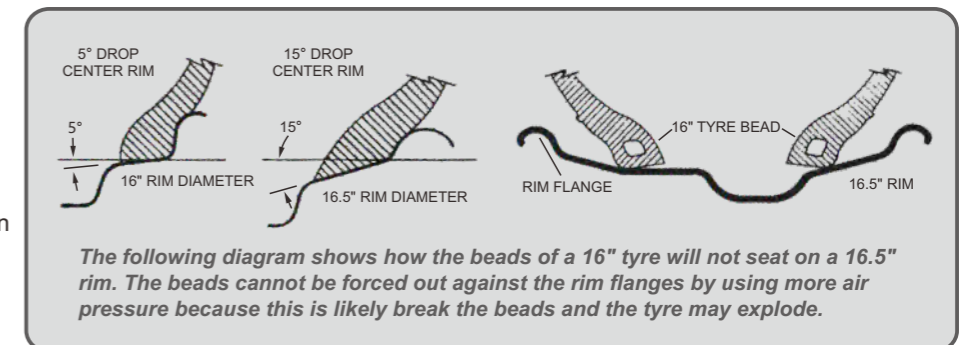

FOR YOUR SAFETY AND COMFORT

Any tyre, no matter how well constructed, may fail in use as a result of punctures, impact damage, improper inflation or other conditions resulting from use.

Tyre failure may create risk of properly damage or personal injury. To reduce the risk of tyre failure and for your safety and comfort, we strongly recommend the following:

- Never mount a tyre on a rim that is damaged or which has been repaired by welding or brazing.