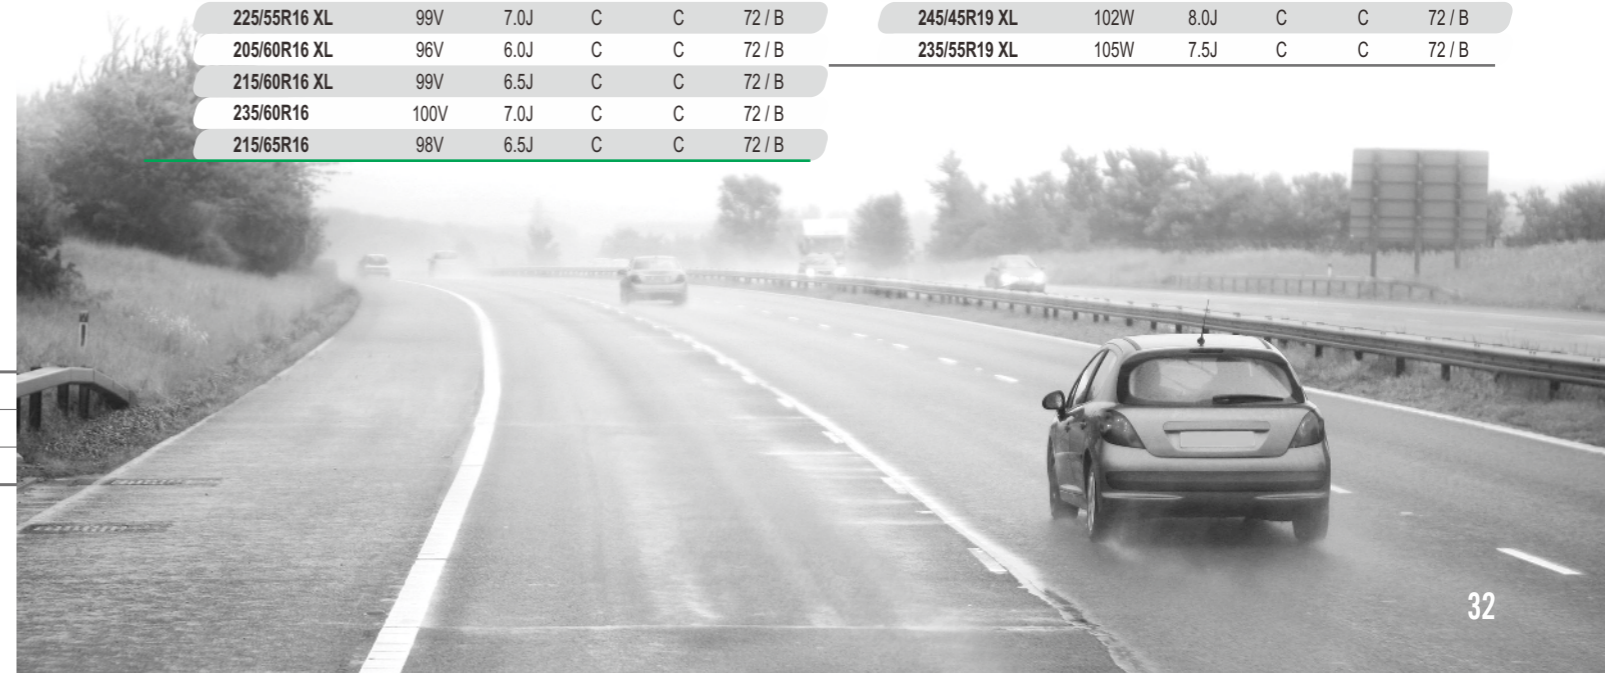

Rim (inch)	Size	Service Index	Standard Rim	Icons	Rim (inch)	Size	Service Index	Standard Rim	Icons	
13"	155/70R13	75T	4.5B	D C 71/B	17"	215/40R17 XL	87W	7.5J	D C 72/B	
	155/80R13	79T	4.5B	D C 71/B		205/45R17 XL	88V	7.0J	D C 72/B	
14"	185/55R14	80H	6.0J	D C 71/B	215/45R17 XL	91W	7.0J	C C 72/B		
	165/60R14 XL	79H	5.0J	D C 71/B	225/45R17 XL	94W	7.5J	C C 72/B		
	185/60R14	82H	5.5J	D C 71/B	235/45R17 XL	97W	8.0J	C C 72/B		
	155/65R14	75T	4.5J	D C 71/B	245/45R17 XL	99W	8.0J	C C 72/B		
	165/65R14	79T	5.0J	D C 71/B	205/50R17 XL	93V	6.5J	C C 72/B		
	175/65R14	82T	5.0J	D C 71/B	215/50R17 XL	95W	7.0J	C C 72/B		
	185/65R14	86H	5.5J	D C 71/B	225/50R17 XL	98W	7.0J	C C 72/B		
	165/70R14	81T	5.0J	D C 71/B	205/55R17 XL	95V	6.5J	C C 72/B		
15"	175/70R14 XL	88T	5.0J	C C 71/B	215/55R17 XL	98V	7.0J	C C 72/B		
	195/50R15	82V	6.0J	D C 72/B	225/55R17 XL	101W	7.0J	C C 72/B		
	185/55R15	82H	6.0J	D C 71/B	235/55R17 XL	103W	7.5J	C C 72/B		
	195/55R15 XL	89V	6.0J	D C 72/B	215/60R17	96H	6.5J	C C 72/B		
	155/60R15	74T	4.5J	D C 71/B	225/60R17	99V	6.5J	C C 72/B		
	185/60R15 XL	88H	5.5J	C C 71/B	235/60R17	102V	7.0J	C C 72/B		
	165/65R15	88V	6.0J	D C 72/B	215/65R17	99V	6.5J	C C 72/B		
	165/65R15	81T	5.0J	D C 71/B	18"	225/40R18 XL	92W	8.0J	D C 72/B	
	175/65R15	84H	5.0J	D C 71/B		245/40R18 XL	97W	8.5J	C C 72/B	
	185/65R15 XL	92H	5.5J	C C 71/B		215/45R18 XL	93W	7.0J	C C 72/B	
	195/65R15	91V	6.0J	C C 72/B		225/45R18 XL	95W	7.5J	C C 72/B	
	195/65R15 XL	95H	6.0J	C C 72/B		235/45R18 XL	98W	8.0J	C C 72/B	
	215/65R15	96H	6.5J	D C 72/B		245/45R18 XL	100W	8.0J	C C 72/B	
	16"	195/45R16 XL	84V	6.5J		D C 72/B	225/50R18	95W	7.0J	C C 72/B
		205/45R16 XL	87W	7.0J		D C 72/B	235/50R18 XL	101W	7.5J	C C 72/B
		215/45R16 XL	90V	7.0J	D C 72/B	215/55R18 XL	99V	7.0J	D C 72/B	
185/55R16 XI		87H	6.0J	C C 71/B	225/55R18	98V	7.0J	C C 72/B		
195/55R16 XL		91V	6.0J	C C 72/B	235/55R18	100V	7.5J	C C 72/B		
205/55R16		91V	6.5J	C C 72/B	235/60R18 XL	107V	7.0J	C C 72/B		
205/55R16 XL		94V	6.5J	C C 72/B	19"	225/40R19 XL	93W	8.0J	D C 72/B	
215/55R16 XL		97V	7.0J	C C 72/B		245/40R19 XL	98W	8.5J	C C 72/B	
225/55R16 XL		99V	7.0J	C C 72/B		245/45R19 XL	102W	8.0J	C C 72/B	
205/60R16 XL		96V	6.0J	C C 72/B		235/55R19 XL	105W	7.5J	C C 72/B	
215/60R16 XL		99V	6.5J	C C 72/B						
235/60R16		100V	7.0J	C C 72/B						
215/65R16	98V	6.5J	C C 72/B