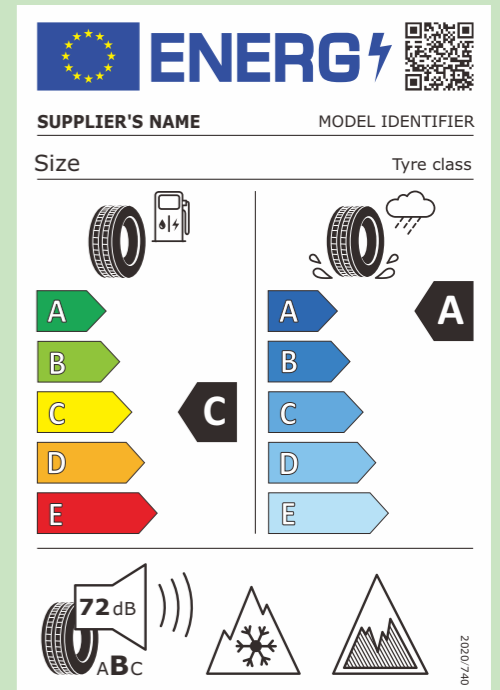

The New EU Tyre Label

- Under the **new regulation**, bus and truck tyres will also be covered (tyre class C1, C2, C3).
- Additional information (tyre type identifier = art. no.).
- In addition to the standard label, there are also options for including icons relating to **severe snow conditions** (3PMSF) and/or grip in icy conditions (for C1 tyres only).
- **Noise classes:** ABC replace sound waves.
- **Reclassification for lower label classes:** D is the new E; Class D no longer empty (for C1 & C2 tyres only); F and G merge to form E.
- **QR code** for each tyre type identifier with link to EU product database (EPREL).