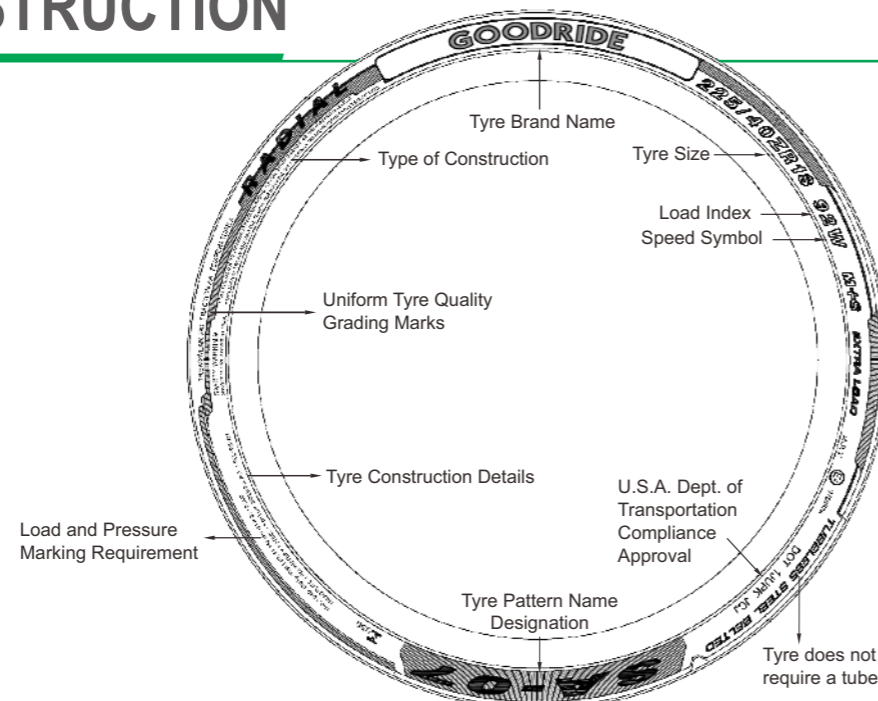

SIDEWALL INSTRUCTION