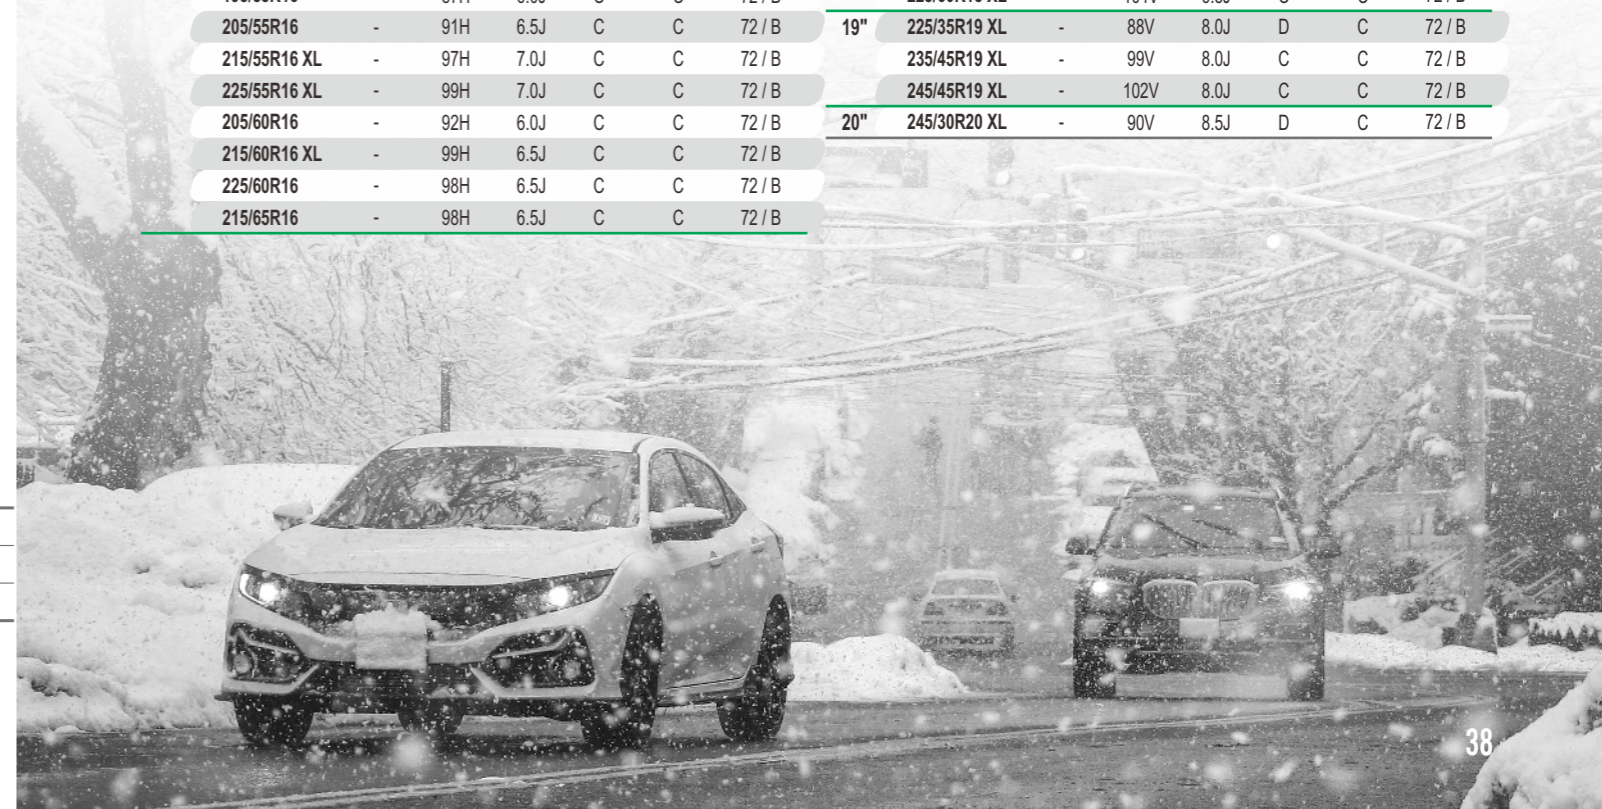

Rim (inch)	Size	LR/PR	Service Index	Standard Rim	Icons	Rim (inch)	Size	LR/PR	Service Index	Standard Rim	Icons
13"	155/70R13	-	75T	4.5B	D C	[Icons: Snowflake, Headphones, Gas Pump, Silica, M+S, Snowflake]	205/40R17 XL	-	84V	7.5J	D C
	165/70R13	-	79T	5.0B	D C		215/40R17 XL	-	87V	7.5J	D C
	175/70R13	-	82T	5.0B	D C		245/40R17 XL	-	95V	8.5J	C C
	155/80R13	-	79T	4.5B	E C		205/45R17 XL	-	88V	7.0J	D C
14"	185R14C	D/8PR	102/100Q	5.5J	D C	215/45R17 XL	-	91V	7.0J	D C	
	185/60R14	-	82H	5.5J	D C	225/45R17 XL	-	94V	7.5J	C C	
	195/60R14	-	86H	6.0J	C C	235/45R17 XL	-	97H	8.0J	C C	
	155/65R14	-	75T	4.5B	D C	245/45R17 XL	-	99V	8.0J	D C	
	175/65R14	-	82H	5.0J	D C	205/50R17 XL	-	93H	6.5J	C C	
	185/65R14	-	86H	5.5J	C C	215/50R17 XL	-	95V	7.0J	C C	
	165/70R14	-	81T	5.0J	D C	225/50R17 XL	-	98H	7.0J	C C	
	175/70R14	-	84T	5.0J	D C	215/55R17 XL	-	98V	7.0J	C C	
	185/70R14	-	88T	5.5J	D C	225/55R17 XL	-	101V	7.0J	C C	
	195/70R14	-	91T	6.0J	C C	235/55R17 XL	-	103V	7.5J	C C	
15"	195/70R15C	D/8PR	104/102R	6.0J	D C	215/60R17	-	96H	6.5J	C C	
	185/55R15 XL	-	86HV	6.0J	D C	225/60R17	-	99H	6.5J	C C	
	195/55R15 XL	-	89H	6.0J	C C	235/65R17 XL	-	108H	7.0J	C C	
	185/60R15 XL	-	88H	5.5J	D C	18"	225/40R18 XL	-	92V	8.0J	D C
	195/60R15	-	88H	6.0J	D C		235/40R18 XL	-	95V	8.5J	D C
	175/65R15	-	84T	5.0J	D C		245/40R18 XL	-	97V	8.5J	C C
	185/65R15	-	88H	5.5J	C C		225/45R18 XL	-	95V	7.5J	D C
	195/65R15	-	91H	6.0J	D C		235/45R18 XL	-	98V	8.0J	C C
	205/65R15	-	94H	6.0J	C C		245/45R18 XL	-	100V	8.0J	D C
	215/70R15	-	98H	6.5J	D C		225/50R18 XL	-	99V	7.0J	C C
16"	195/50R16 XL	-	88H	6.0J	C C		235/50R18 XL	-	101V	7.5J	C C
	225/50R16 XL	-	96V	7.0J	C C		245/50R18 XL	-	104V	7.5J	C C
	195/55R16	-	87H	6.0J	C C		225/60R18 XL	-	104V	6.5J	C C
	205/55R16	-	91H	6.5J	C C	19"	225/35R19 XL	-	88V	8.0J	D C
	215/55R16 XL	-	97H	7.0J	C C		235/45R19 XL	-	99V	8.0J	C C
	225/55R16 XL	-	99H	7.0J	C C	245/45R19 XL	-	102V	8.0J	C C	
	205/60R16	-	92H	6.0J	C C	20"	245/30R20 XL	-	90V	8.5J	D C
	215/60R16 XL	-	99H	6.5J	C C						
	225/60R16	-	98H	6.5J	C C						
	215/65R16	-	98H	6.5J	C C