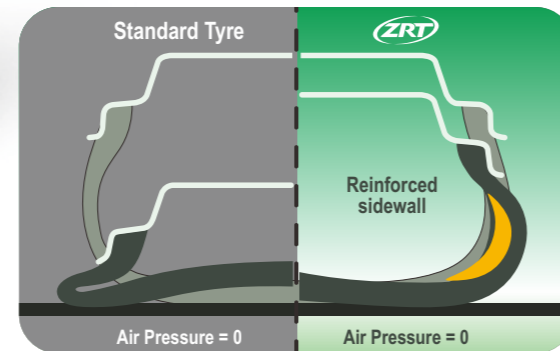

SPORT SA-37

Benefits and Features

- New generation of asymmetric ultra high performance tyre for summer
- SILICA TECH compound helps to enhance wet grip providing shorter braking distance
- Strong center rib guarantees excellent handling on both wet and dry roads and on-center feel

ZC Rubber RunFlat Tyres (ZRT)

- ADVANCED CARCASS STRUCTURE**
Enhance the tyre body and avoid possible tyre failure during low pressure driving
- SPECIAL REINFORCED SIDEWALL CONSTRUCTION**
Supporting the tyres even if the air pressure dropped to zero
- ZC Rubber first generation RunFlat tyres with extraordinary performance in low air pressure situation