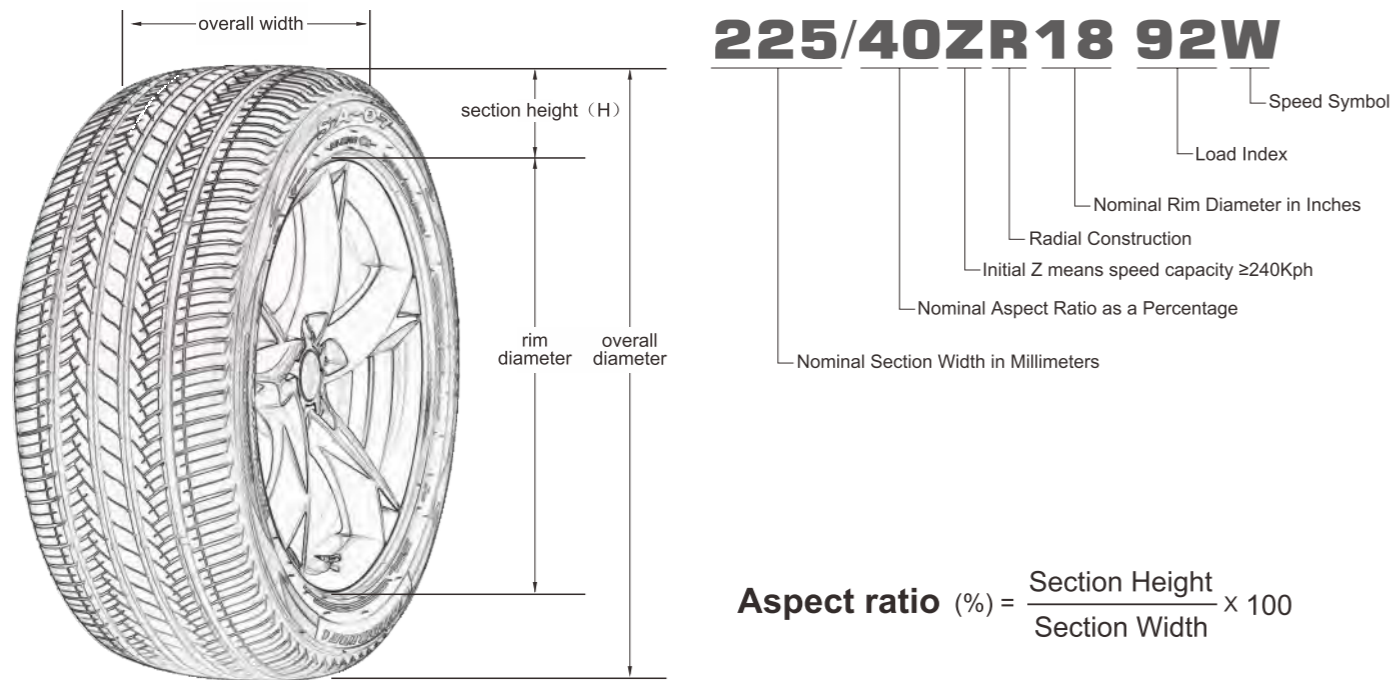

TYRE SIZE KNOWLEDGE