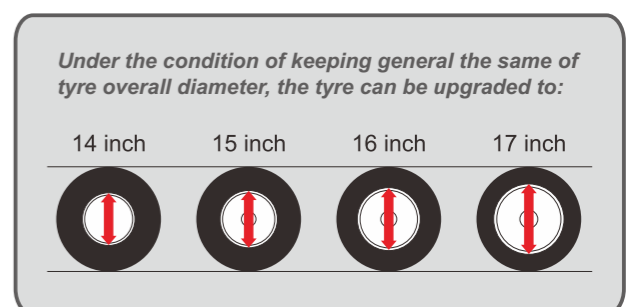

ENHANCEMENT OF BRAKING ABILITY

The braking stability will be improved due to the decrease of tyre flex when you brake.

Please refer to the clarifications set forth below to upgrade the tyre:

- Without any particular reason, please do not change the overall diameter of tyre easily. The alternation of tyre overall diameter will cause misreading of speedometer or mutual interference between tyre and other parts of vehicle.
- Please determine the width of tyre in accordance with the specific width of vehicle. If the width of the entyre tyre is increased overly, it will cause mutual interference between tyre and other parts of vehicle, even heading out of the tyre from bodywork which will initiate danger.
- Notice the load index of vehicle when you upgrade the tyre. There is rule to the weight which the tyre can bear (load index) for each size. Please refer to the load index when you chose the proper size.