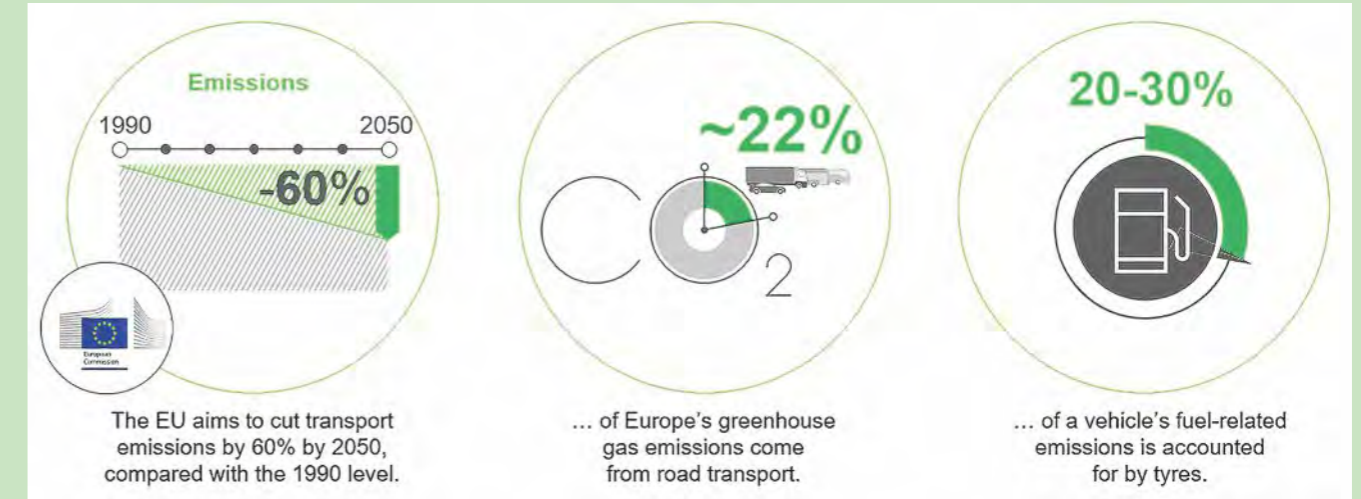

INTRODUCING THE NEW EU TYRE LABEL

Lowering car emissions with EU tyre labels

The EU has committed to cutting its greenhouse gas emissions to reach climate neutrality by 2050. Reducing CO₂ emissions from road transport plays a major part in fulfilling these goals.