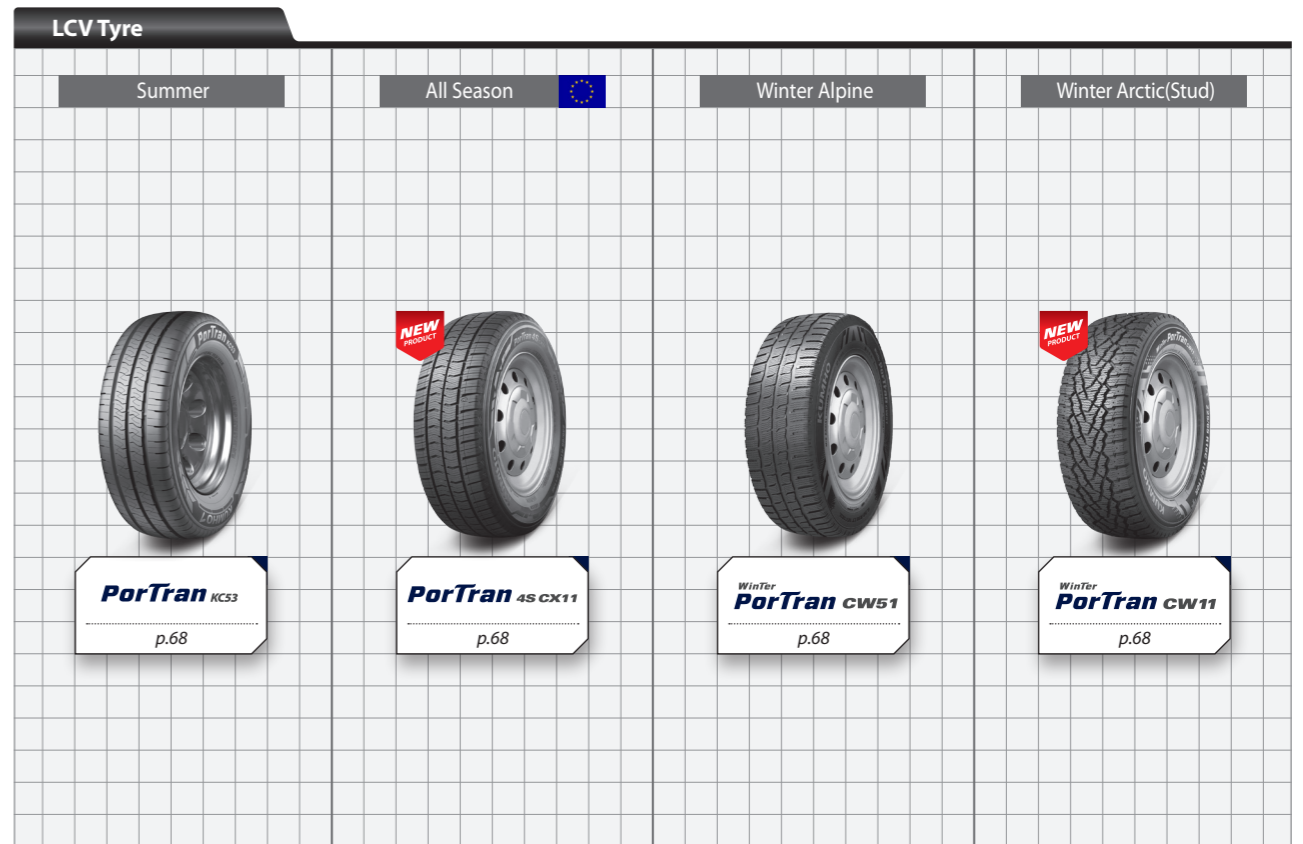

Positioning Map

Light Truck
Leicht-LKW
Camionnette
Comerciais
Camioneta
Малотоннажный грузовой автомобиль

* LCV : Light Commercial Vehicle

Product Line Up

Light Truck
Leicht-LKW
Camionnette
Comerciais
Camioneta
Малотоннажный грузовой автомобиль

■ The following data can be changed by the manufacturer without prior notice and differently applied by regions.

High Performance

p.84 **ECSTA** PS71 (SUV)

p.86 **CRUGEN** HP91

p.88 **CRUGEN** HP71

Winter

p.100 **WinterCRAFT** WS71 (SUV)

XL : Extra Load