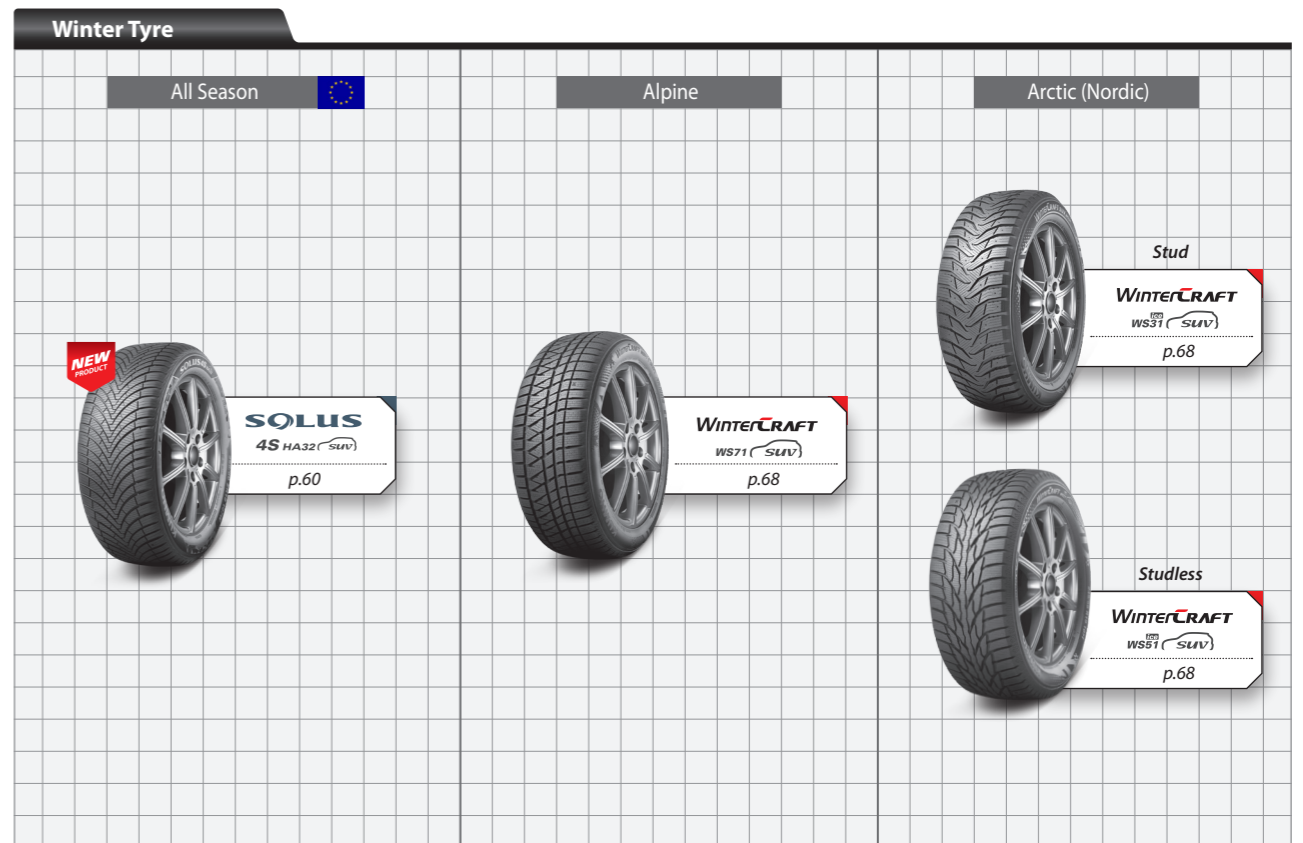

Positioning Map

Light Truck
Leicht-LKW
Camionnette
Comerciais
Camioneta
Малотоннажный грузовой автомобиль

* LCV : Light Commercial Vehicle

Product Line Up

Light Truck
Leicht-LKW
Camionnette
Comerciais
Camioneta
Малотоннажный грузовой автомобиль

■ The following data can be changed by the manufacturer without prior notice and differently applied by regions.

High Performance

p.84 **ECSTA** PS71 (SUV)

p.86 **CRUGEN** HP91

p.88 **CRUGEN** HP71

Winter

p.100 **WinterCRAFT** WS71 (SUV)

XL : Extra Load