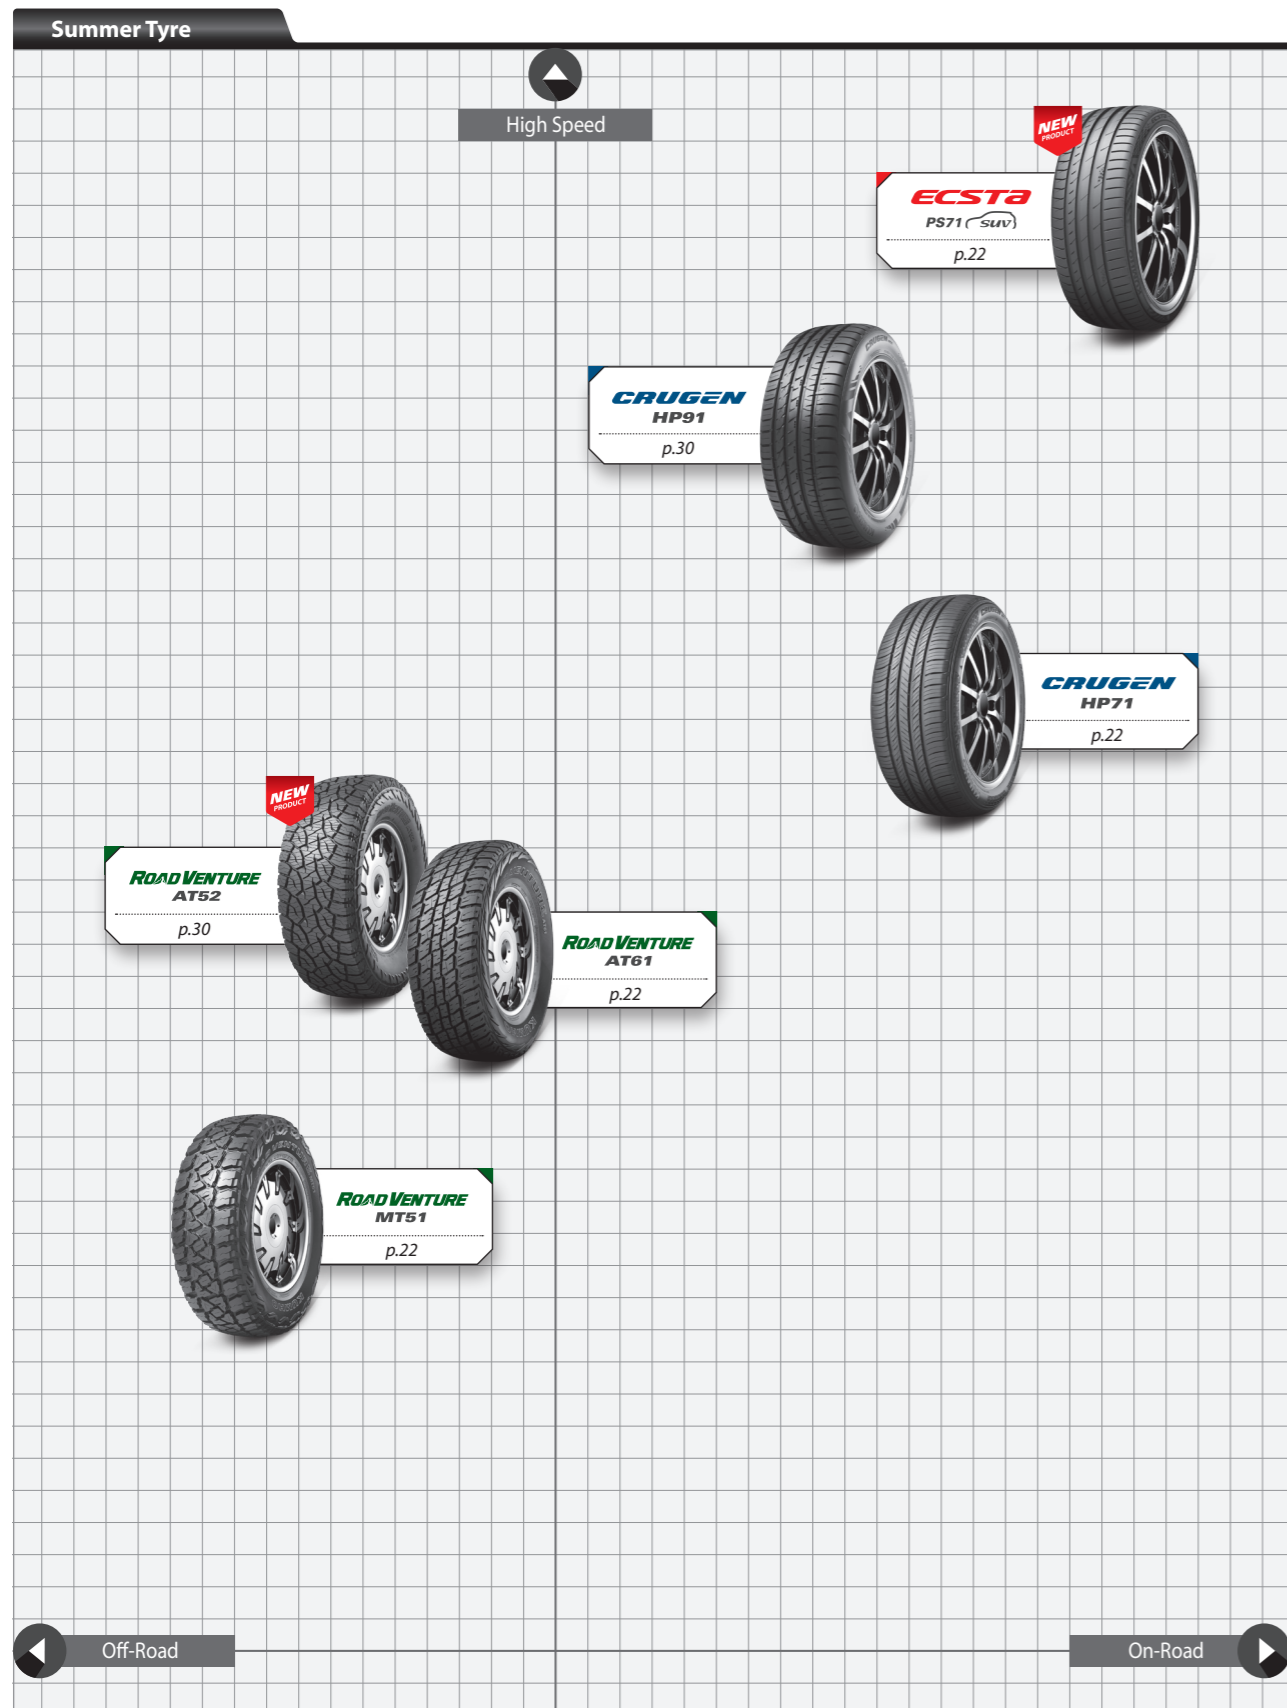

Positioning Map

Light Truck
Leicht-LKW
Camionnette
Comerciais
Camioneta
Малотоннажный грузовой автомобиль

* LCV : Light Commercial Vehicle

Product Line Up

Light Truck
Leicht-LKW
Camionnette
Comerciais
Camioneta
Малотоннажный грузовой автомобиль

■ The following data can be changed by the manufacturer without prior notice and differently applied by regions.

High Performance

p.84 **ECSTA** PS71 (SUV)

p.86 **CRUGEN** HP91

p.88 **CRUGEN** HP71

Winter

p.100 **WinterCRAFT** WS71 (SUV)

p.104 **WinterCRAFT** WS31 (SUV)

p.106 **WinterCRAFT** WS51 (SUV)

All Terrain

p.90 **ROAD VENTURE** AT52

p.94 **ROAD VENTURE** AT61

Mud Terrain

p.96 **ROAD VENTURE** MT51

All Season

XL : Extra Load