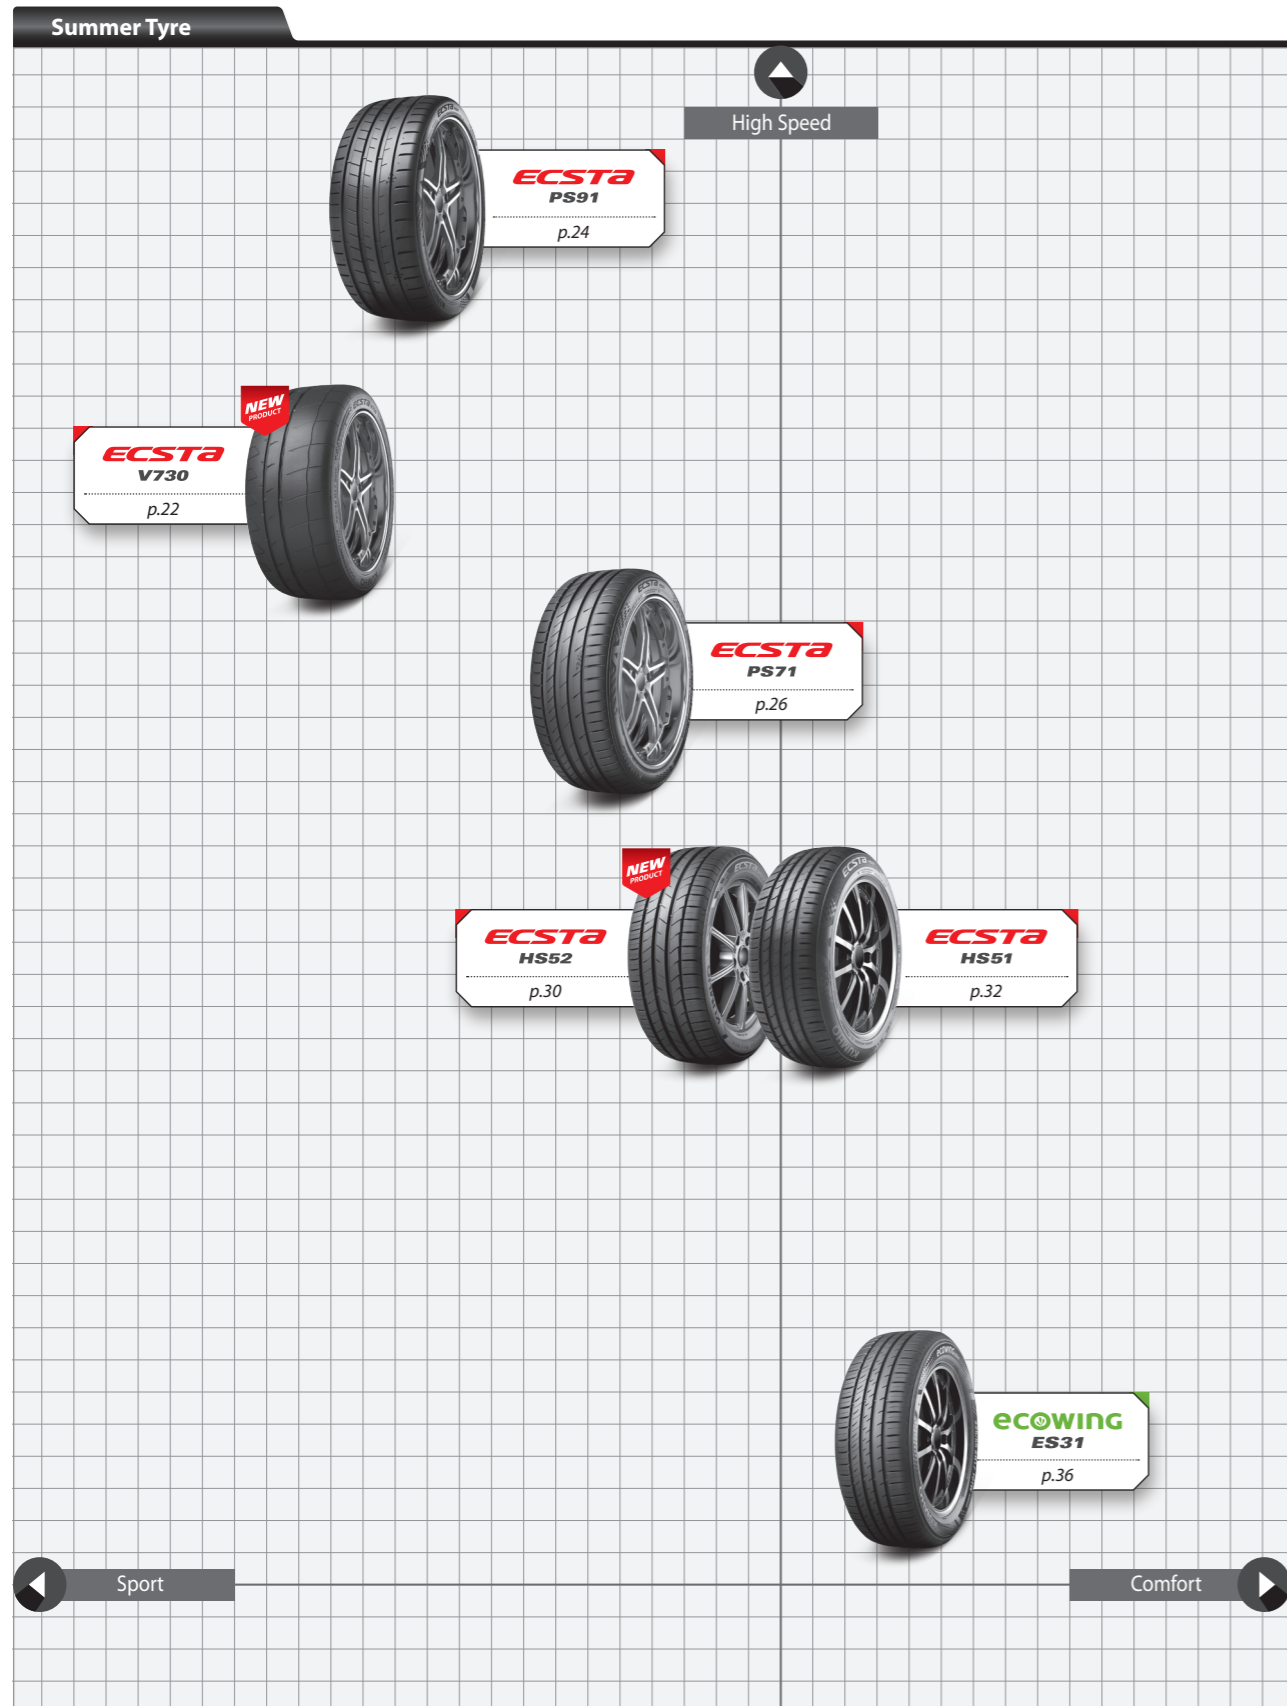

Positioning Map

Passenger Car
PKW
Tourisme
Pneus de Turismo
Turismo
Легковой автомобиль