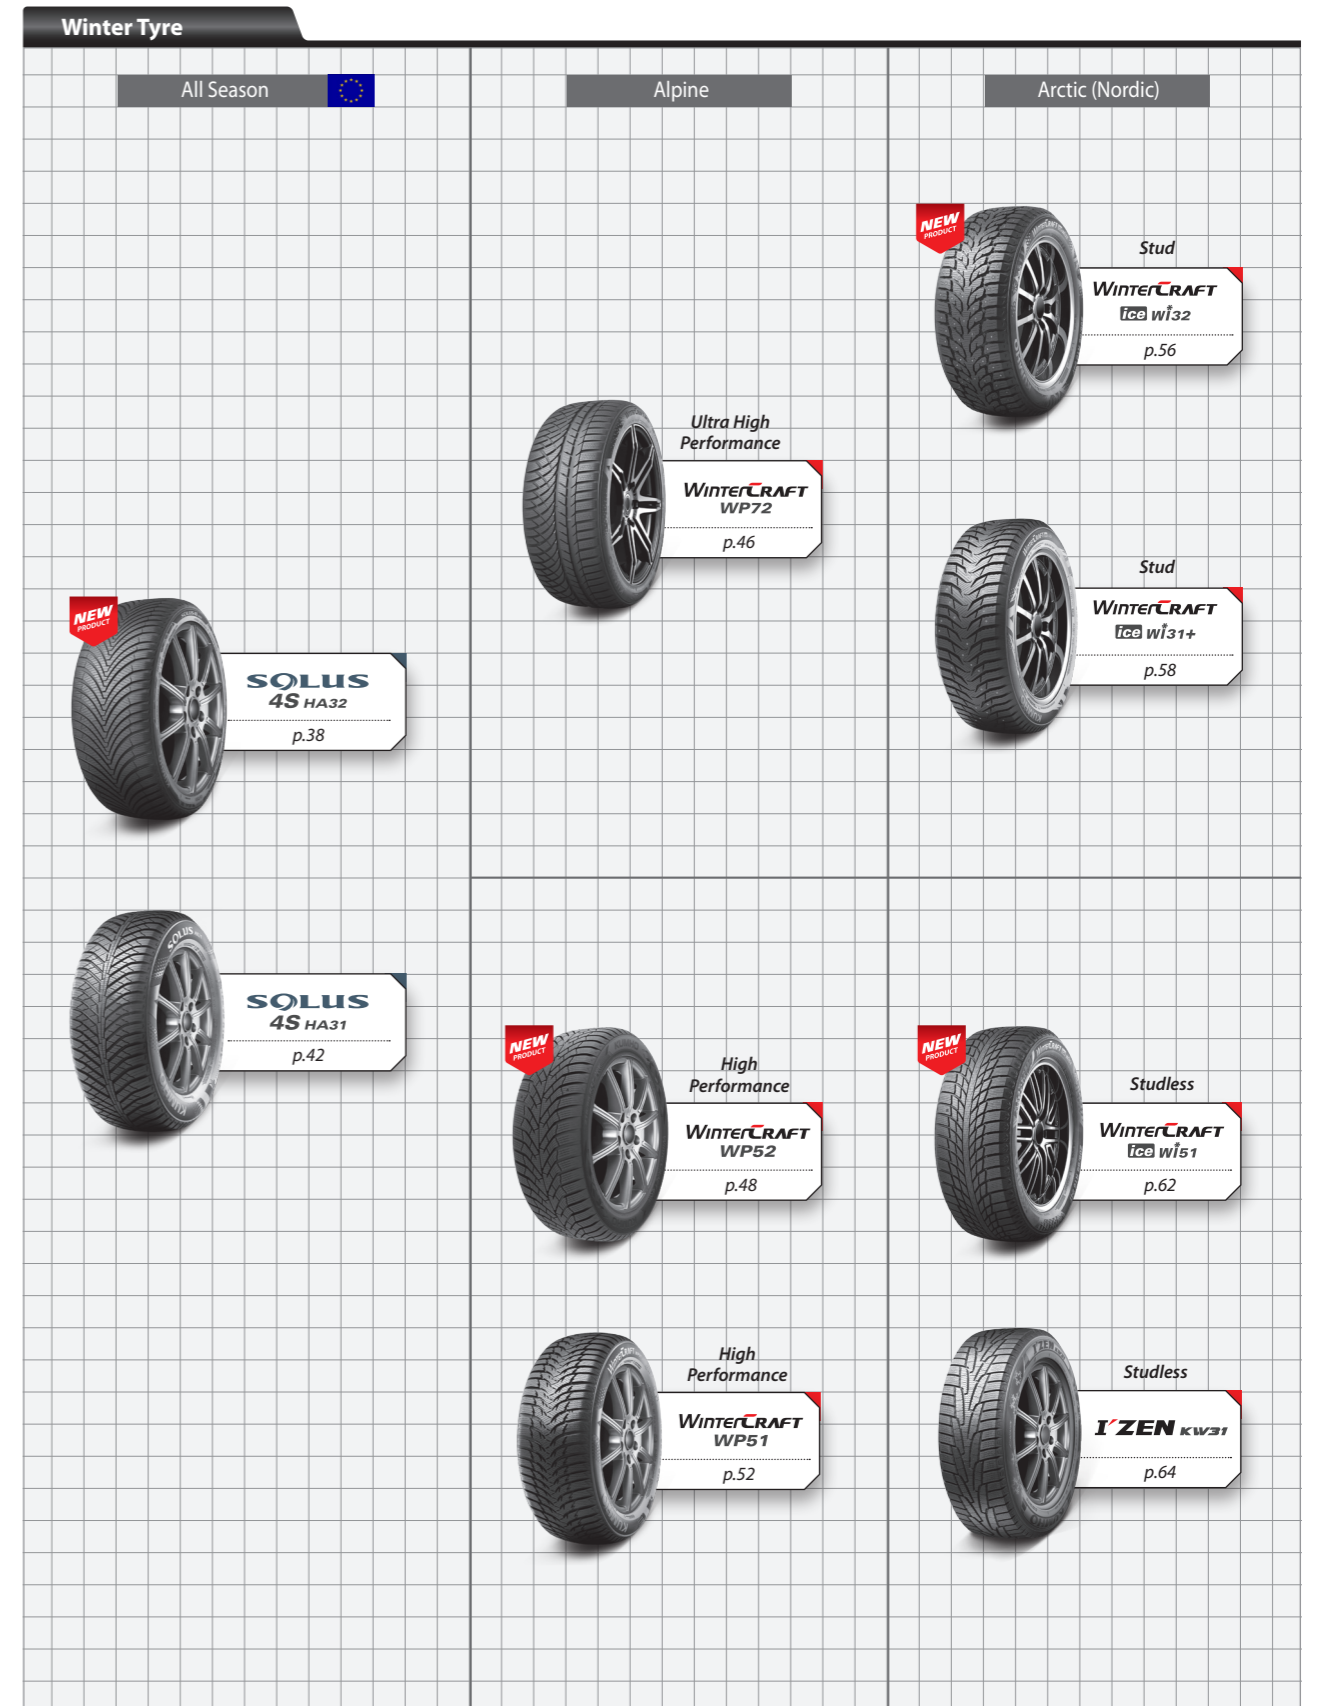

Positioning Map

Passenger Car
PKW
Tourisme
Pneus de Turismo
Turismo
Легковой автомобиль